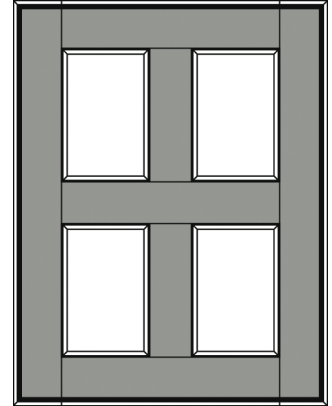

SECTION E

***VENEERED
FLAT PANEL DOORS***

VENEERED FLAT PANEL DOORS

Style 1100

Min. Size: 7 x 7
 Price Column: 9
 Frame Column: 17

Style 1110

Min. Size: 10 x 7
 Price Column: 11
 Frame Column: 19

Style 1130

Min. Size: 10 x 16
 Price Column: 13
 Frame Column: 21

Style 1140

Min. Size: 10 x 16
 Price Column: 15
 Frame Column: 22

Grain Matched Panels - Mid Rail Placement

Grain Matched Panels **are not standard** on Veneered Flat Panel Doors.