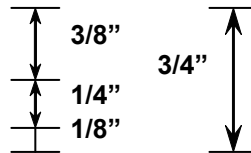

SR 300 Series

Standard 3/4" Thick