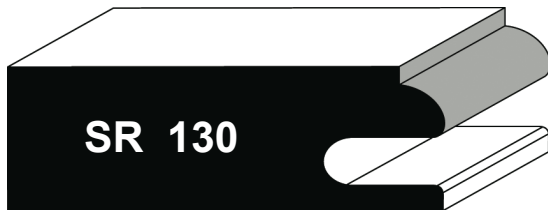

SR 130 Series

Standard 3/4" Thick