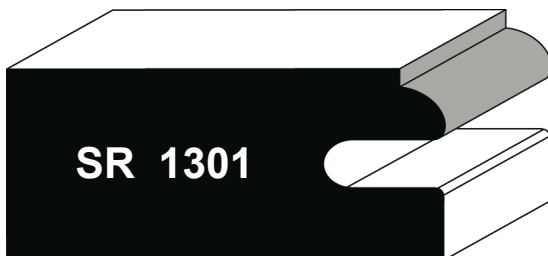

Mullion M-130

1" Thick Version