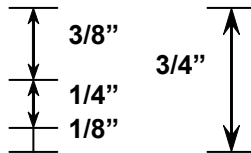

SR 130 Series

Standard 3/4" Thick