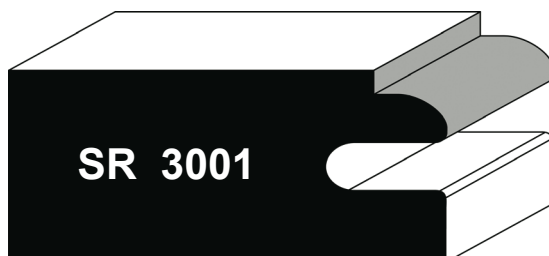

Mullion M-300

1" Thick Version