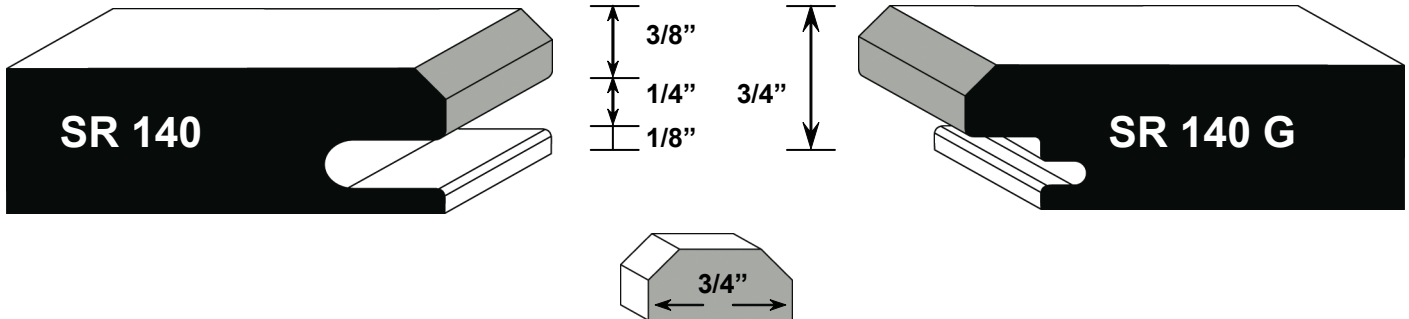

STILE & RAIL PROFILES

SR 140 Series