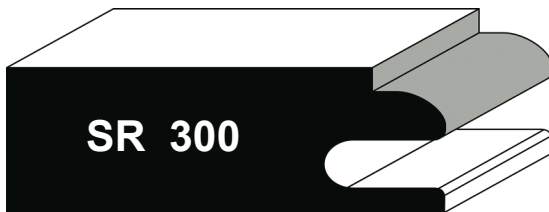

SR 300 Series

Standard 3/4" Thick