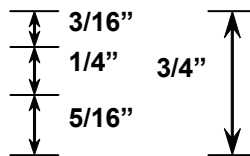

## SR 100 Series

Standard 3/4" Thick

Mullion M-100

1" Thick Version