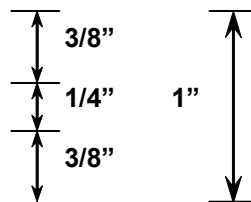

Mullion M-300

1" Thick Version