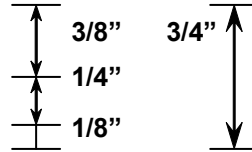

STILE & RAIL PROFILES

SR 310 Series

Standard 3/4" Thick