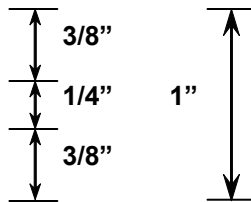

Mullion M-130

1" Thick Version